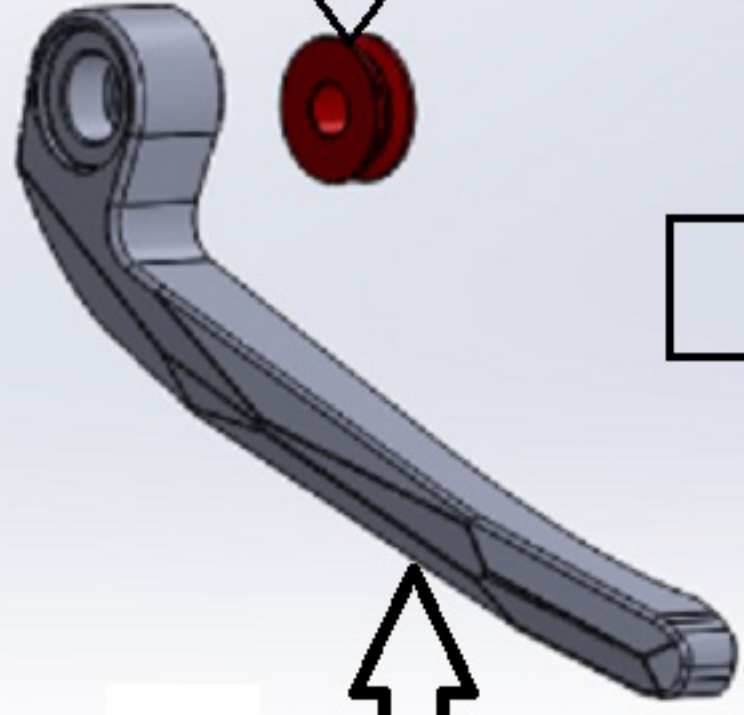

**M6 X 45**

**THREAD REDUCER**

**SPCAER-100098**

**100606**

**STAR NUT**

**RIGHT SIDE 100604  
LEFT SIDE BODY - 100605**

**M5 X 20 SHCS**